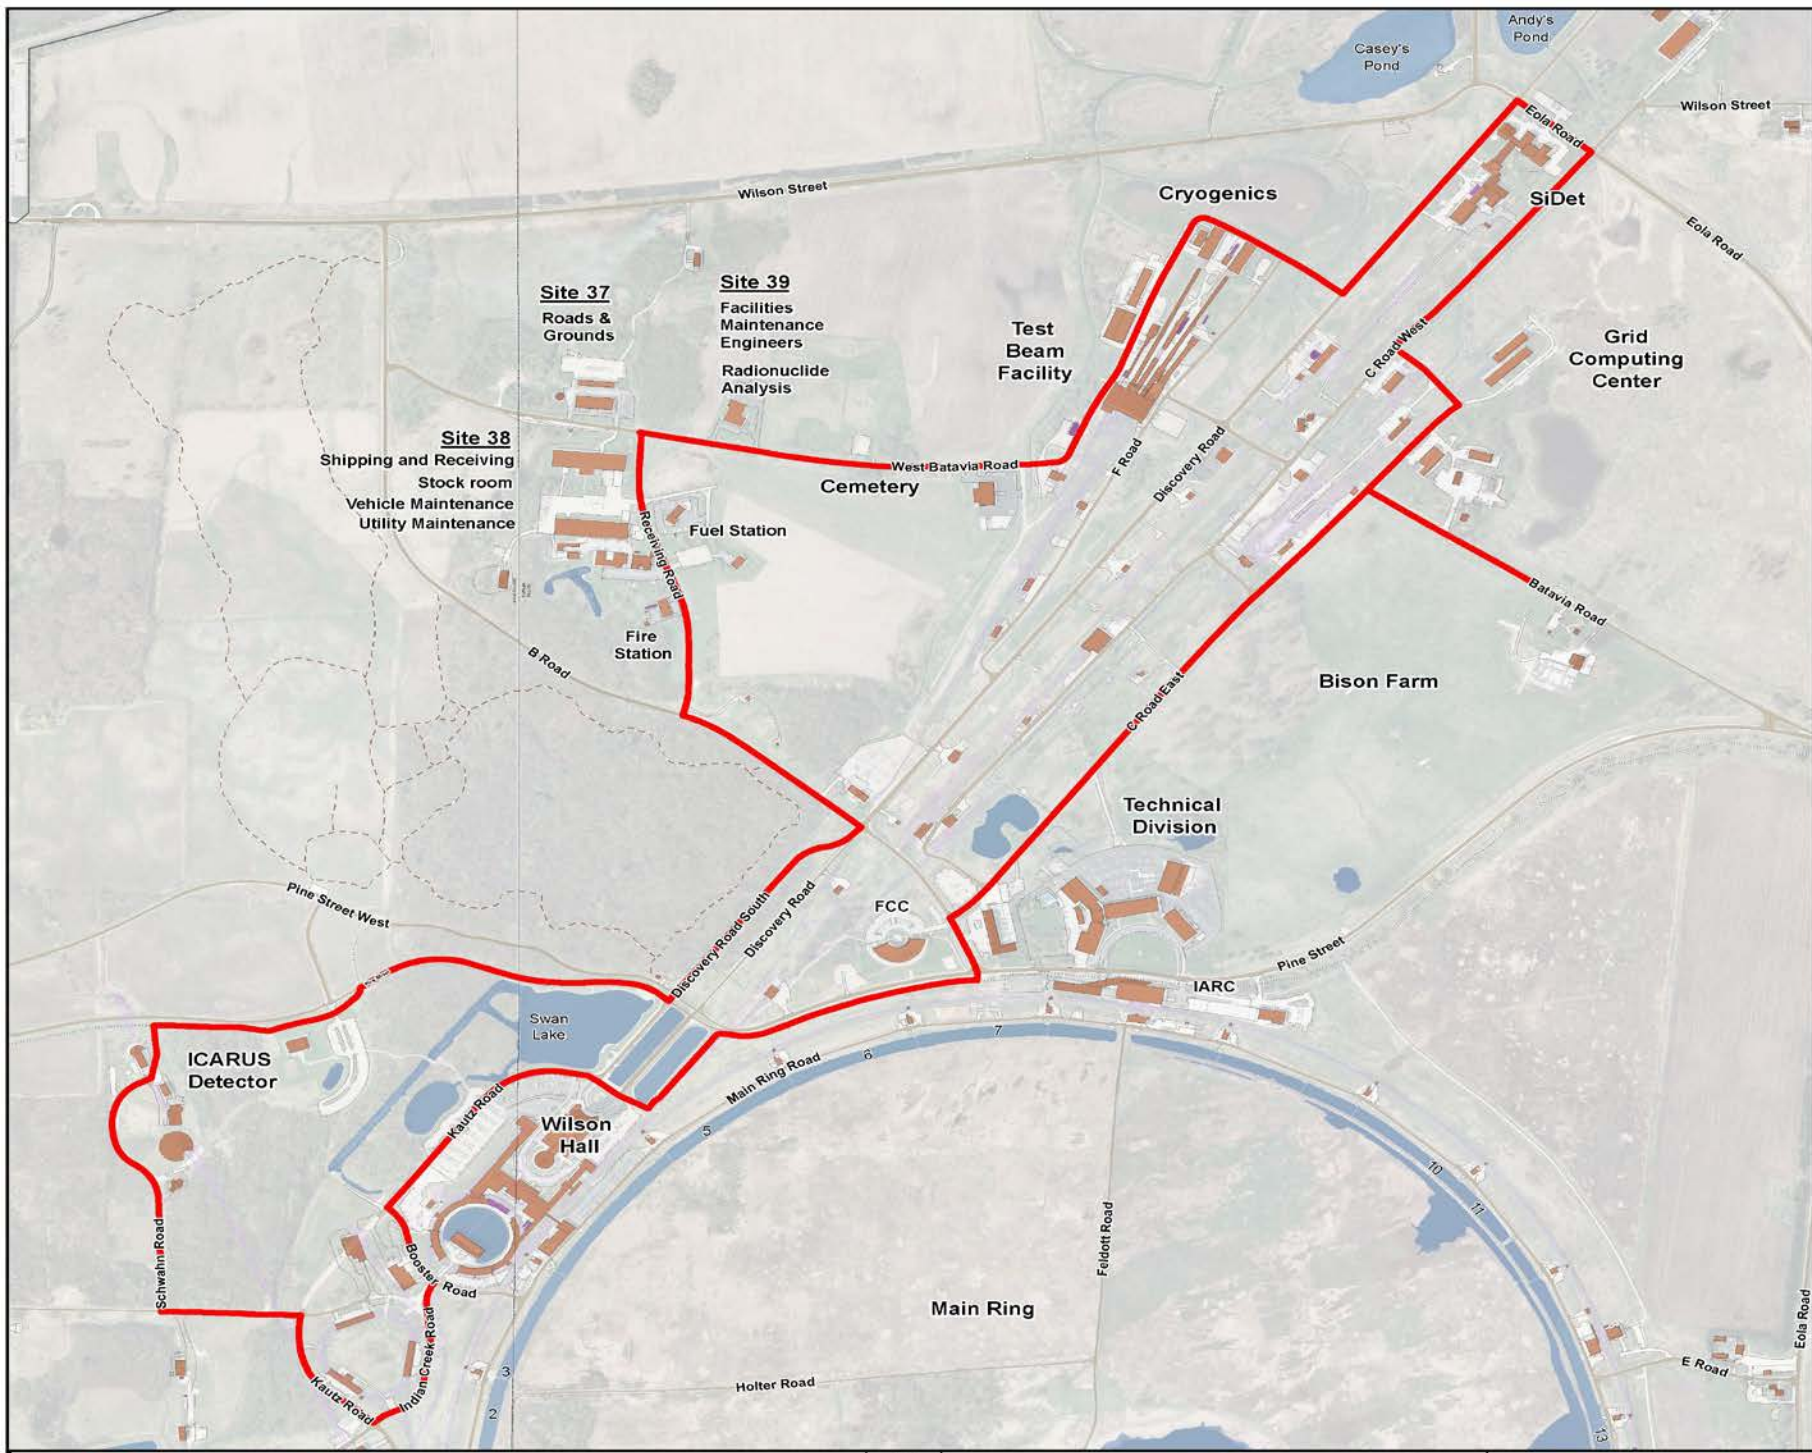

WHAT WE WILL SEE ON OUR RIDE

- Neutrino experiments
- Lederman Science Center
- Site 39
- Cemetery
- Test Beam facility
- Andy's and Casey's ponds
- The Bubble Chamber
- GCC
- Bison
- Proton Pagoda
- FCC

with the Fermilab Young Professionals

- Event Route
- Building
- Roads
- Streams
- Trailer
- Trails
- Ponds
- Enclosures
- Bicycle Path

Bikes, Bison and Brews Route Map

0 0.125 0.25
Miles
1 in = 310 feet